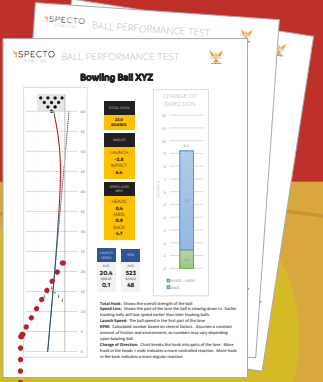

WHY PRO SHOPS & COACHES NEED SPECTO?

NEW OFFERS FOR PRO SHOP SERVICES

Specto is a great tool for Pro Shop operators as it provides more data about a bowler's game before drilling a ball. It also generates **Ball Performance Reports** to help bowlers and Pro Shop operators create an arsenal. The Pro Shop can charge more for these extra services that Specto can provide.